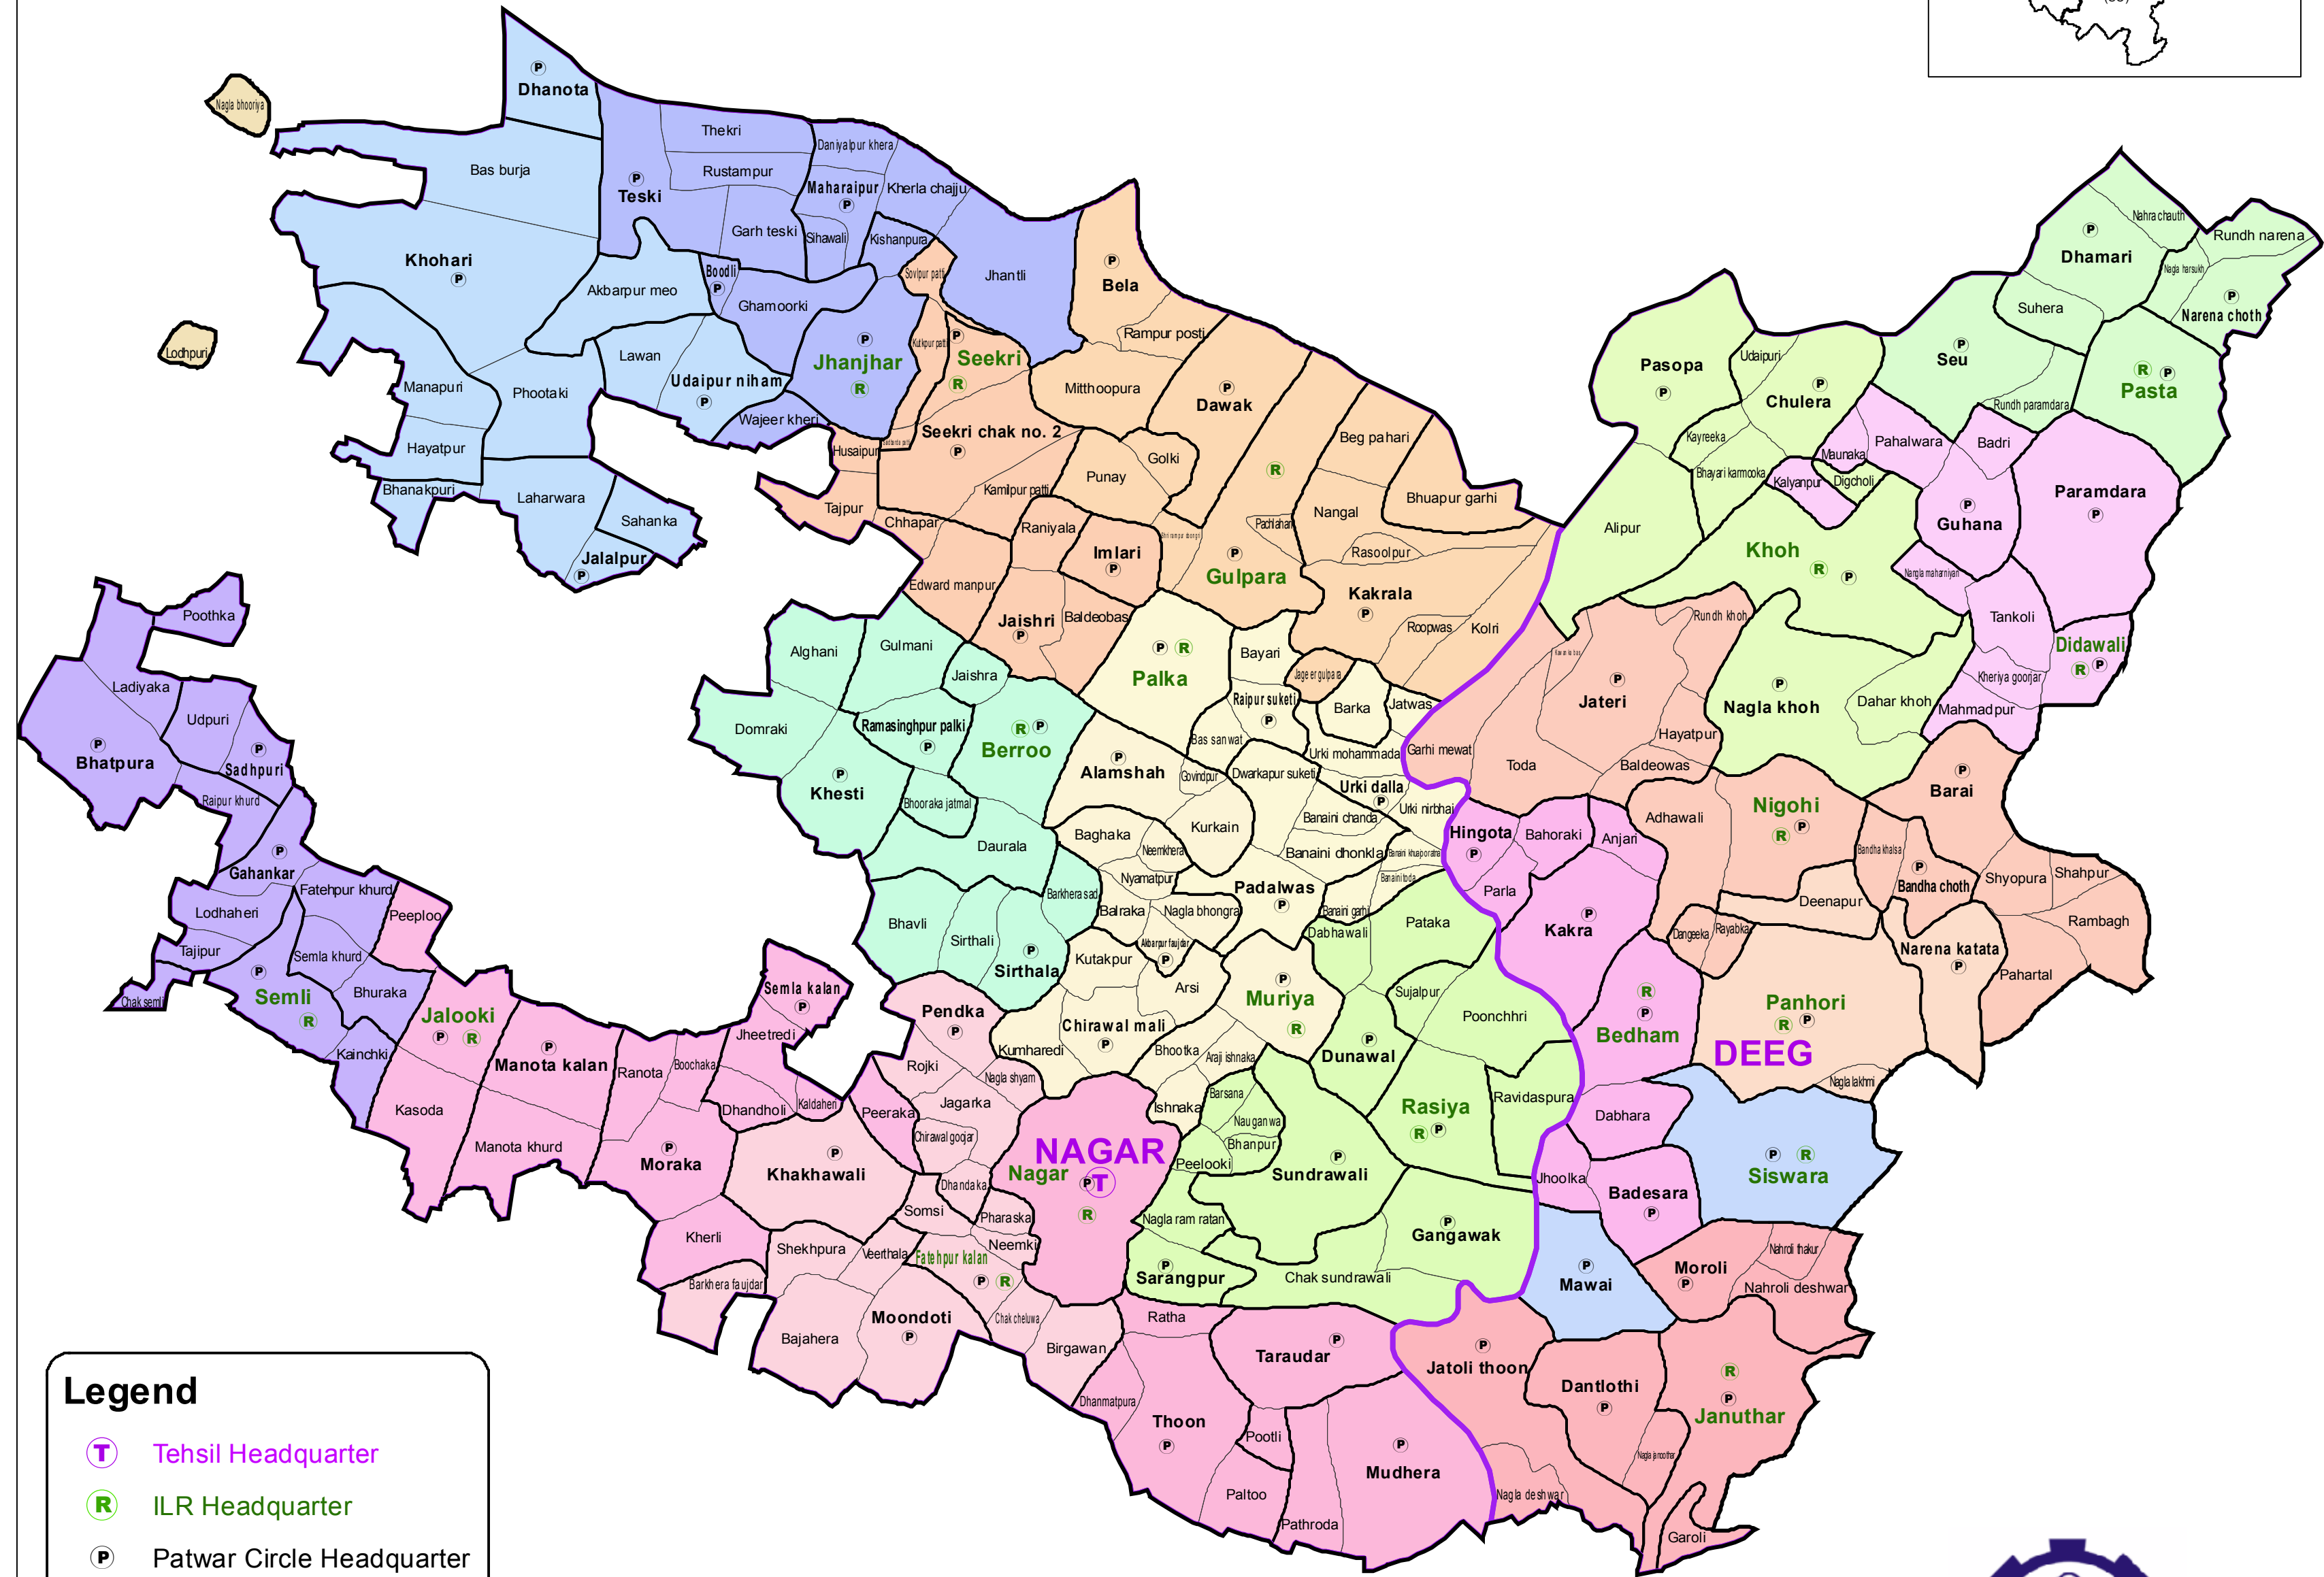

# ASSEMBLY CONSTITUENCY - NAGAR-71 DISTRICT - BHARATPUR

## Legend

- Ⓧ Tehsil Headquarter
- Ⓜ ILR Headquarter
- Ⓟ Patwar Circle Headquarter
- Tehsil Name Tehsil Boundary
- ILR Circle Name ILR Circle Boundary
- Patwar Circle Boundary Patwar Circle Boundary
- Village Name Village Boundary